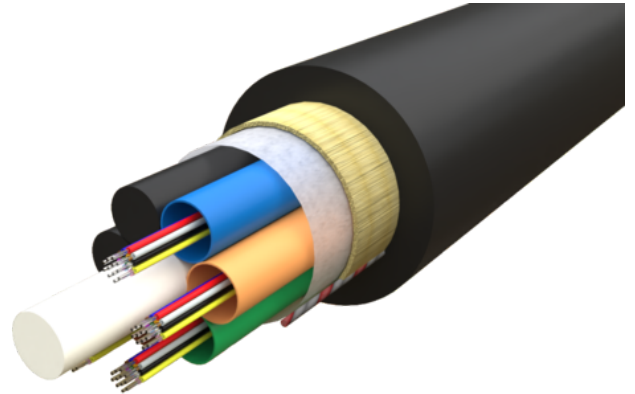

## DESCRIPTION

Slim loose tube fibre optical cables typically used outdoor in duct installation applications. The cable is suitable for air-blown installation as well as for pulling.

The expected service life in normal use exceeds 30 years.