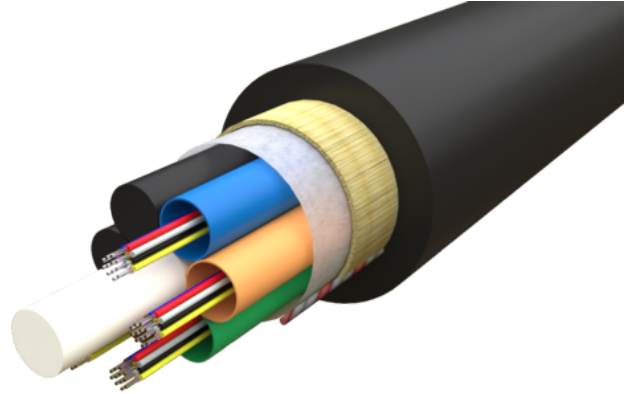

Cables for outdoor duct installation

DESCRIPTION

Slim loose tube fibre optical cables typically used outdoor in duct installation applications. The cable is suitable for air-blown installation as well as for pulling.

The expected service life in normal use exceeds 30 years.